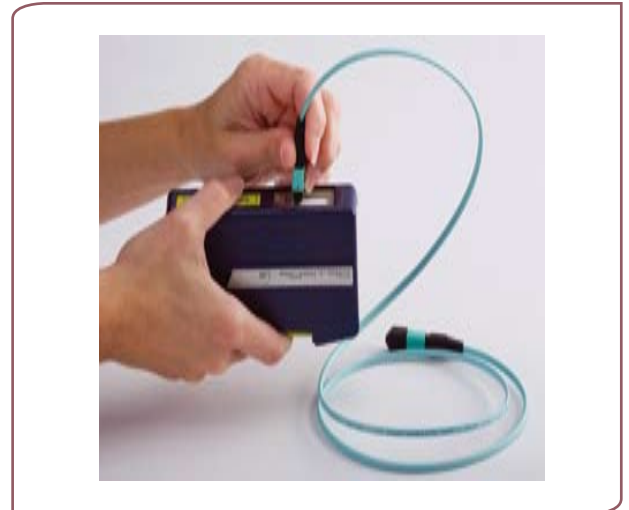

#### OptiPop R Cassette Cleaner

- > **MTPCLEANREEL-F** - For cleaning all single fiber and female MTP®/MPO ferrule connectors
- > **MTPCLEANREEL-M** - For cleaning male (with guide pins) MTP®/MPO connectors
- > **MTPRCR** - OPTIPOP Refill 6 Pack. Replacement reels for all OPTIPOP R cassettes
- > Replacement reels are easy to install and reduce the cost per cleaning 400+ Cleanings
- > Eliminates electrostatic charge
- > The washed, ultra clean micro-fibre cloth captures debris and other contamination
- > The cloth is robust, it does not fray or leave any fibrous materials behind
- > The most cost effective high-end cleaning solution available

#### IBC Brand Cleaning Tools for Multifibre Connections

- > Cleans male and female MTP®/MPO ferrule
- > 600+ cleanings per unit
- > Simple dial turn engagement is easy to operate
- > Nozzle is keyed for precise alignment of the cleaning tip to the fibre array
- > Alignment cap lid opens for cleaning the unmated connectors