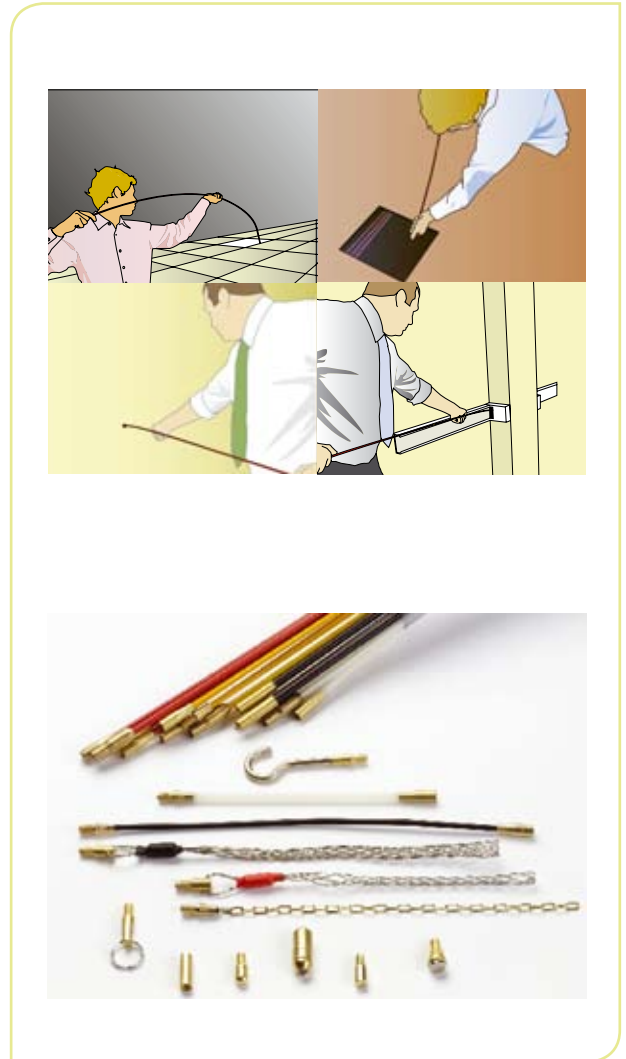

Cable Guide Kit

An Award Winning Cable Rod system, voted 'The Best Product of the Last Fifty years' by professional trades people and engineers that have used and trust their products.

Installations are faster, cleaner, neater and frequently use less materials, a winning combination for improved service, profits and professionalism. 100% testing is carried out on all rods. The Cable Rod system has helped to save over 16 million hours to the electrical industry to date. The real innovation behind the Cable Rod system is that it doesn't just route cable, it's a multi-purpose tool that will also allow inspection, illumination and retrieval with the many ingenious and time saving attachments available.

The mega set is without a doubt, the most comprehensive and best value set sold world-wide. It includes all the basic handling attachments, including the Super Beam, providing a supreme cable routing solution. Super Rods are the answer to installers demands for an extensive multi-purpose cable installation tool. 16 metres overall rod length, including all flexibilities means very few places are inaccessible.

DESCRIPTION	PART NO.
Mega Set: 16 metres Application: Route, Retrieve, Illuminate, 5 Flexibilities & Grip.	SRME416

Packaging Specifications

Height: 120cm, Width: 4.8cm, Depth: 4.8cm, Weight: 1.2kg

Set Contents

Super Grips

This attachment provides a quick solution by gripping objects from outside and tightening the grip under tension, it provides a very reliable and super fast method for securing cables to rods. Just slip one on and pull. Super grips offer the fastest and cleanest method of attaching and handling cable. Available in a 6mm - 15mm double pack.